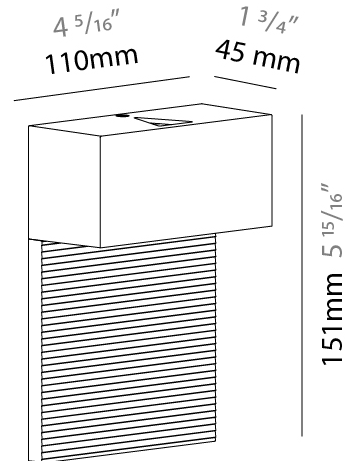

PROJECT	
TYPE	
SPECIFIER	
QUANTITY	
DATE	

CARTELLO STANDARD SURFACE

D93122

base number

1. To build a product code in our configurator select the specify button on the base model # product page
2. To build a manual product code on this datasheet choose from the options listed below in blue font and add the suffix to the base model #

GENERAL

Series: Cartello
Subseries: Cartello Standard
Brand: Milan
Division: Design
Mounting Type: Surface
Mounting Location: Wall
Subcategory: Up/Down Light

PHYSICAL

Shape: Rectangle
Length (mm): 110
Length (in): $4 \frac{5}{16}$
Height (mm): 151
Depth (mm): 45
Height (in): $5 \frac{15}{16}$
Depth (in): $1 \frac{3}{4}$
Extension (mm): 45
Extension (in): $1 \frac{3}{4}$
Light Distribution: Direct / Indirect
Weight (kg): 0.3
Weight (lbs): 0.599
Fixture Finish: Metallic Gray
Fixture Material: Aluminum

ELECTRICAL

Number of Lamps: 2
Lamp Type: LED
Max. Wattage Per Lamp (W): 4
Dimming: Electronic Low Voltage Dimming
Input Voltage (V): 120Vac Direct Line

LED

Number of LEDs: 2
Color Temperature (°K): 3000
Max. Delivered Lumen (lm): 600
CRI: >80 CRI

OPTICAL

RATINGS AND CERTIFICATIONS

Certified By: CSA Certified to UL and CSA Standards
IP rating: IP20